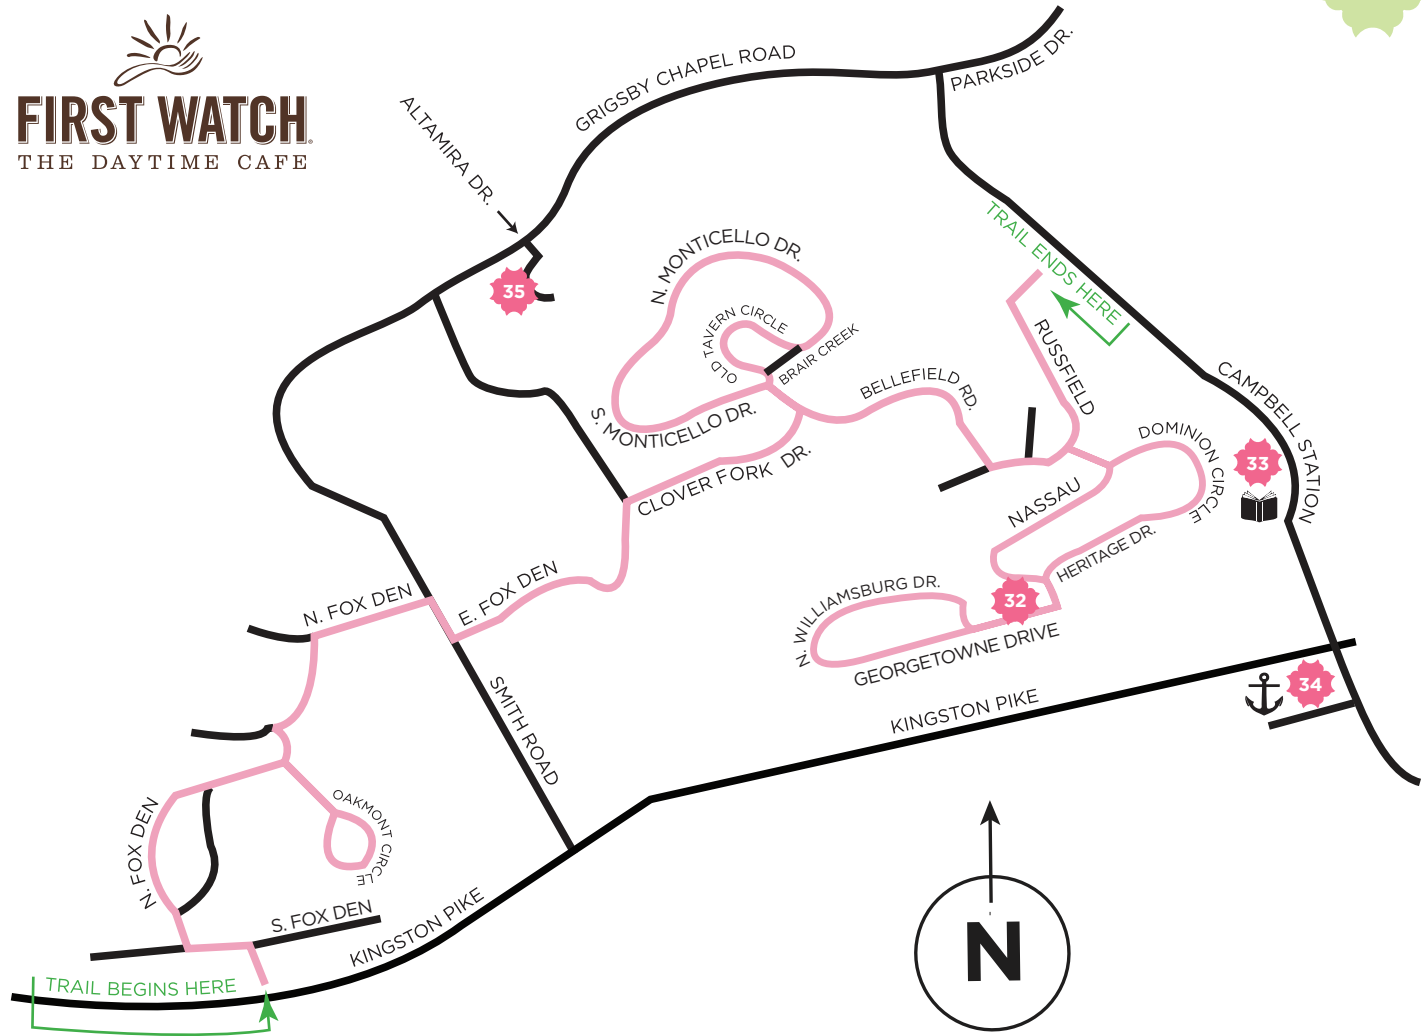

SUPPORT PROVIDED BY

FARRAGUT

TRAIL BEGINS AT 12255 KINGSTON PIKE