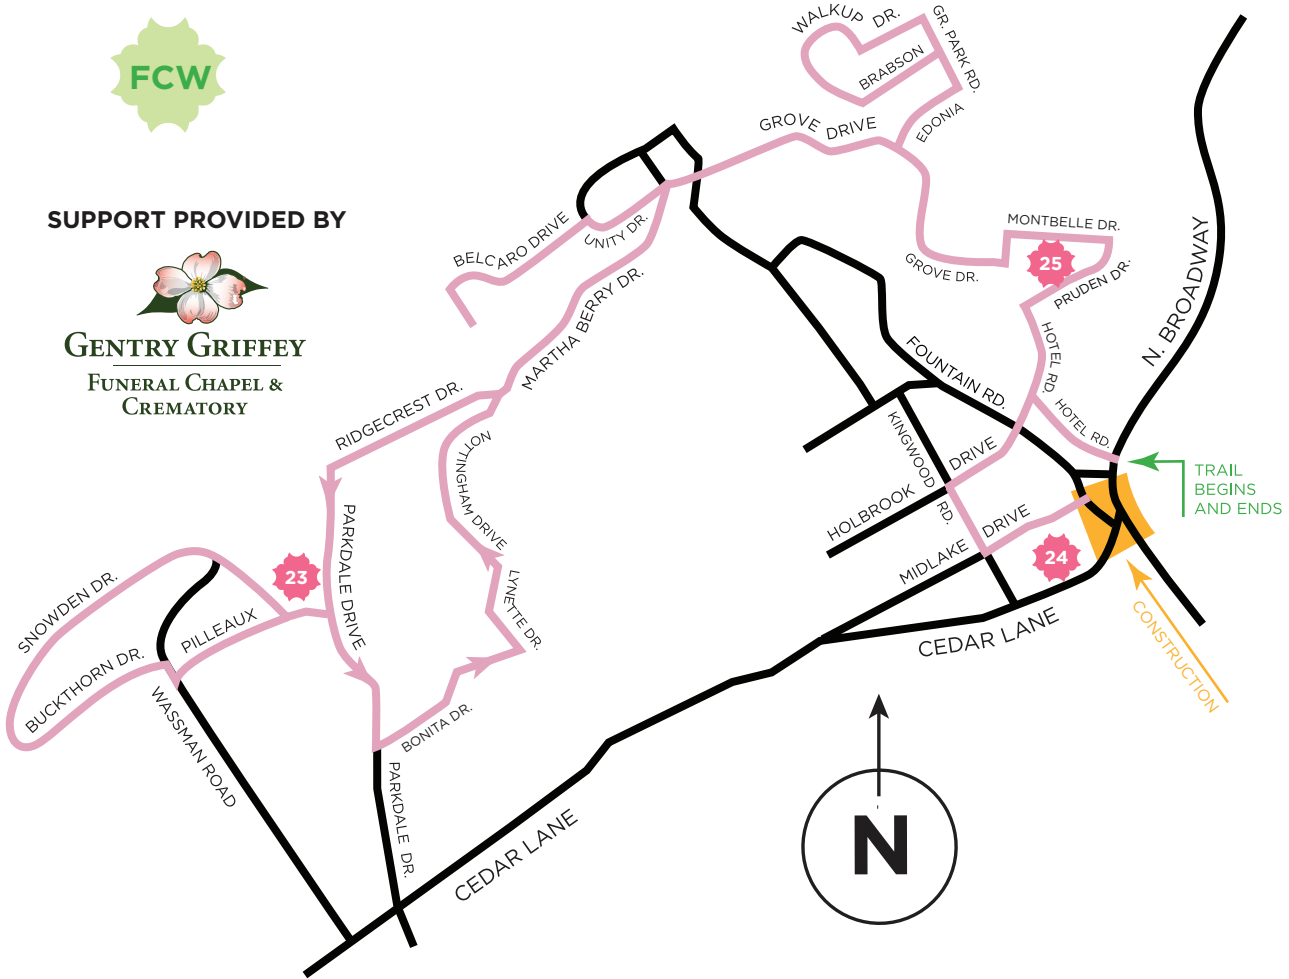

SUPPORT PROVIDED BY

FOUNTAIN CITY (WEST)

TRAIL BEGINS AND ENDS AT HOTEL AVENUE/WEST SIDE OF BROADWAY